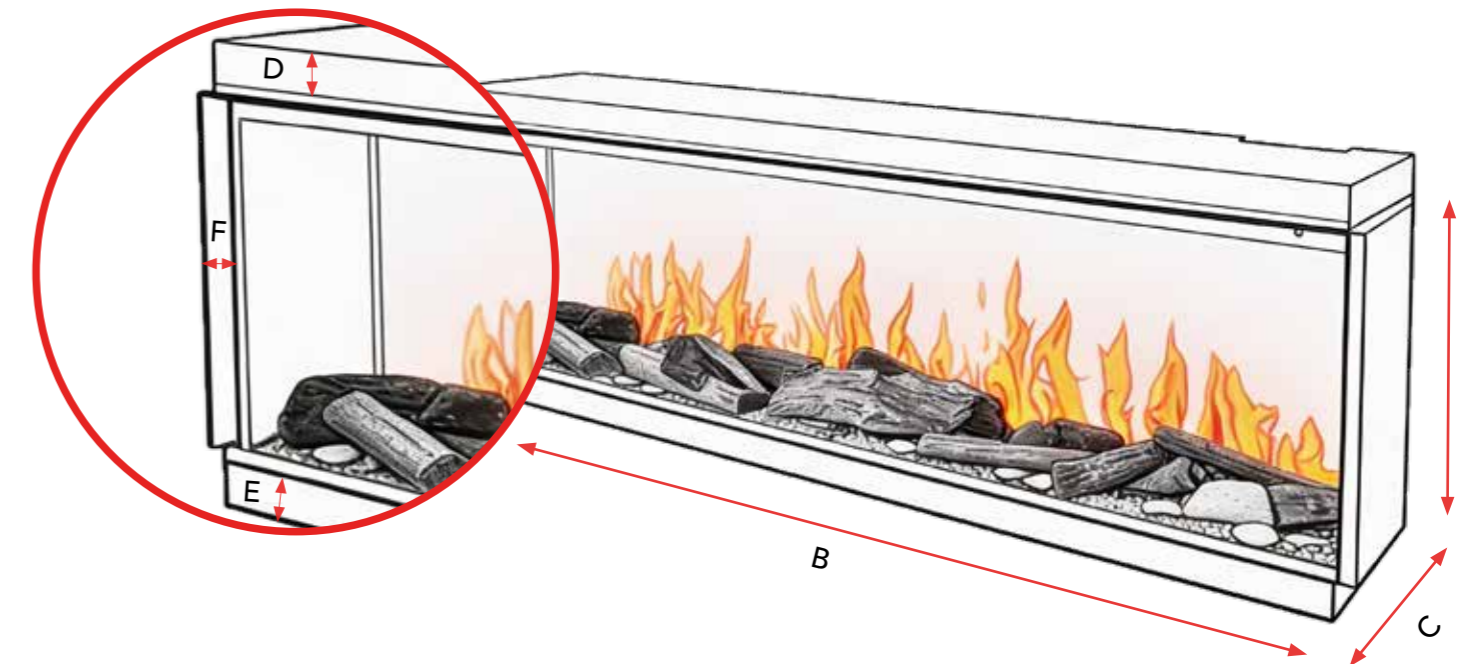

1-sided (front) view

Installation

There is no single way to install the Xaralyn Fogo Forest built-in fireplace... only the way that suits your interior best. Designed for complete flexibility, it fits perfectly into a cinewall, TV feature wall, or custom-built installation.

With realistic flame effects, optional heat, and easy installation without gas, smoke, soot, or a chimney, the Fogo Forest transforms any living space into a stylish centerpiece.

2-sided view

3-sided view

"The Fogo forest is the perfect centerpiece for any cinewall or TV feature wall."

Decorative fireplace
2026/2027

3 Sizes

The Xaralyn Fogo Forest is a stylish ambiance fireplace that combines realistic flames with modern design. With adjustable colours, lighting effects, and a premium finish, it creates a warm and luxurious atmosphere in any interior.

Fogo forest

Dimensions:

- A: 535 mm
- B: 1240/1524/1650
- C: 330 mm
- D: 50 mm
- E: 50 mm
- F: 15 mm

1240 mm

Custom installation

This custom 124 cm Fogo built-in fireplace is designed to integrate seamlessly into a modern cinewall or TV wall. It offers a realistic flame effect, adding warmth and a refined visual focal point without compromising the clean, contemporary design.