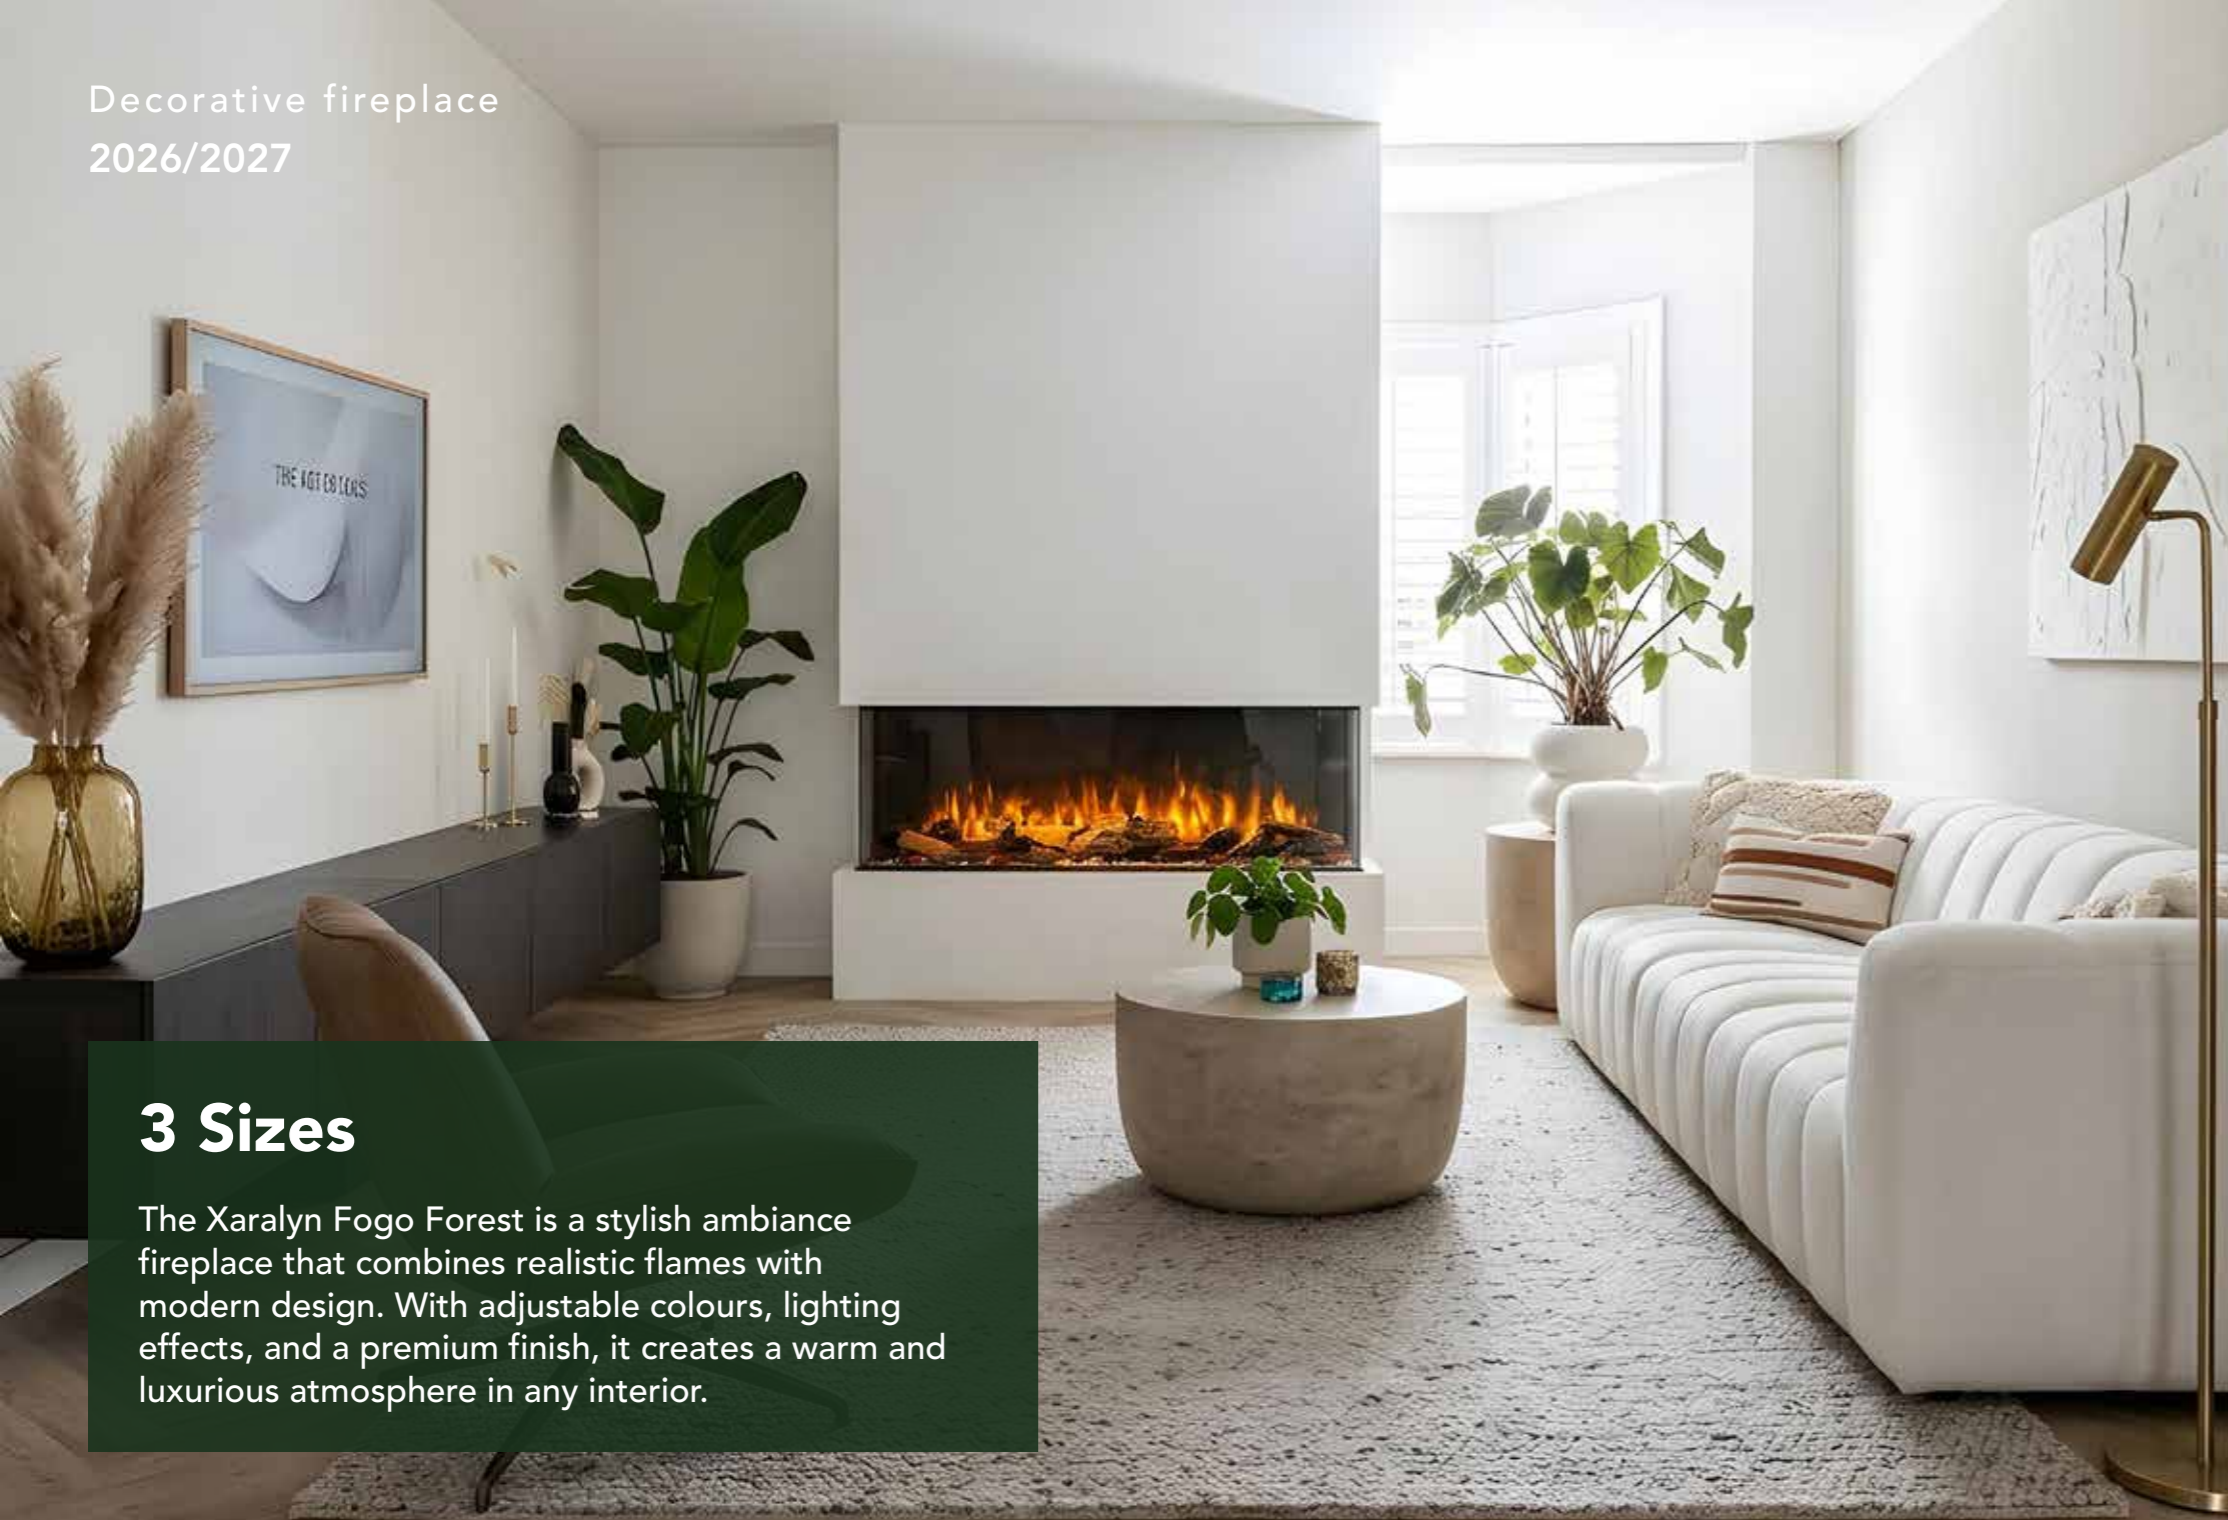

Available as a 1-sided, 2-sided, or 3-sided built-in fireplace, the Fogo Forest gives you the freedom to create a unique focal point from every angle. Whether combined with a 55-inch or 65-inch TV, its balanced proportions and elegant design create a seamless and luxurious finish.

With realistic flame effects, optional heat, and easy installation without gas, smoke, soot, or a chimney, the Fogo Forest transforms any living space into a stylish centerpiece.

2-sided view

3-sided view

"The Fogo forest is the perfect centerpiece for any cinewall or TV feature wall."

Decorative fireplace
2026/2027

3 Sizes

The Xaralyn Fogo Forest is a stylish ambiance fireplace that combines realistic flames with modern design. With adjustable colours, lighting effects, and a premium finish, it creates a warm and luxurious atmosphere in any interior.

Fogo forest

Dimensions:

- A: 535 mm
- B: 1240/1524/1650
- C: 330 mm
- D: 50 mm
- E: 50 mm
- F: 15 mm

1240 mm

Custom installation

This custom 124 cm Fogo built-in fireplace is designed to integrate seamlessly into a modern cinewall or TV wall. It offers a realistic flame effect, adding warmth and a refined visual focal point without compromising the clean, contemporary design.