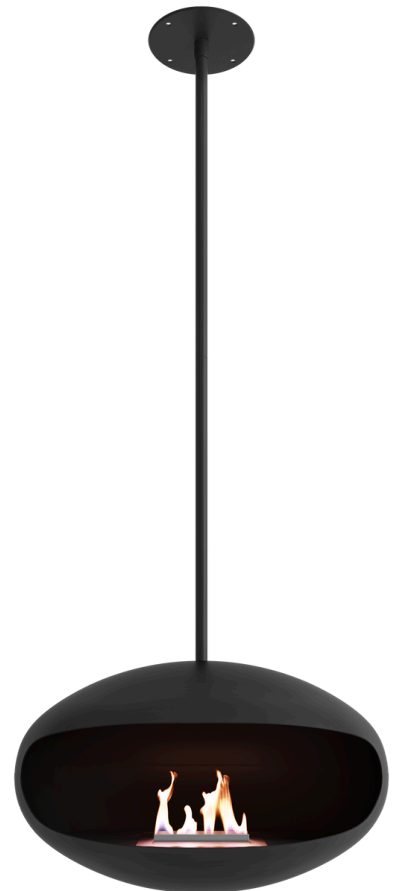

HANGING POLES:

- **Matt Black:** Carbon Steel with High Heat Resistant Black Finish (paint: 70% matt, 30% satin finish)
- **Matt White:** Carbon Steel with High Heat Resistant White Finish (paint: 70% matt, 30% satin finish)
- **Copper and Brass:** 316 Marine Grade Treated Stainless Steel Mirror Finish

MATT BLACK HANGING SYSTEM (HSCBLKNEW)

COMES WITH:

Matt Black Shell
(ABSN)

FEATURES:

- Material: carbon steel with high heat resistant black finish (paint: 70% matt, 30% satin finish)
- Colour: Matt Black
- 360° rotation NOT available
- Pole Height adjustment
- Maintenance: cleaning with a dry cloth
- Safety: mount on a 150kg-load-bearing ceiling

HANGING SYSTEM PARTS:

Matt Black
Ceiling Bracket
(STBBLK)

Matt Black
Connection Pole
(EXP250BLKCONNECT)

Matt Black
Hanging System Poles

(EXP500BLK)

(EXP250BLK)

EXTENSION POLES:

Extension
Pole 1000mm
(EXP1000BLK)

Extension
Pole 500mm
(EXP500BLK)

Extension
Pole 250mm
(EXP250BLK)

MATT WHITE HANGING SYSTEM (HSCWT)

COMES WITH:

Matt White Shell (AWTN)

FEATURES:

- Material: carbon steel with high heat resistant white finish (paint: 70% matt, 30% satin finish)
- Colour: Matt White
- 360° rotation NOT available
- Pole Height adjustment by pole manipulation
- Maintenance: cleaning with a dry cloth
- Safety: mount on a 150kg-load-bearing ceiling