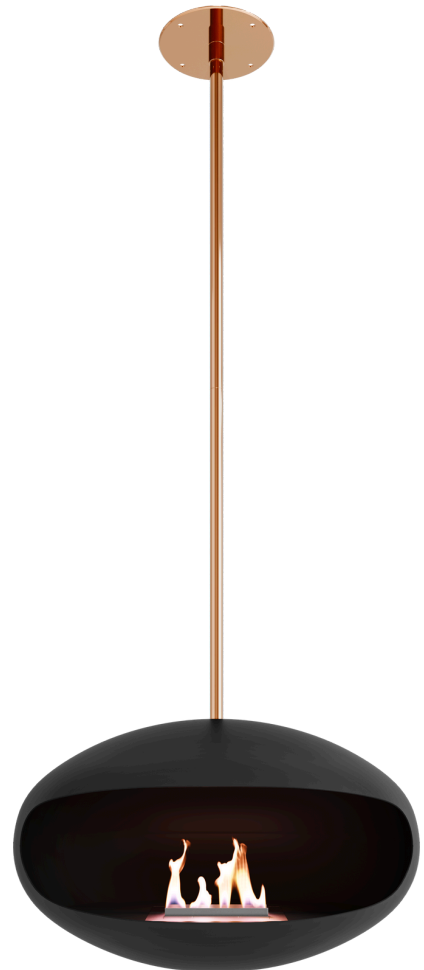

IMPORTANT:

These Hanging Systems do not have a telescopic adjustment system as the Stainless Steel Hanging System System.

The 250 mm Connection Pole is a mandatory part of the hanging system (as it connects the Shell to the Hanging System) and therefore must be used in all combinations.

Extension
Pole 500mm
(EXP500BLK)

Extension
Pole 250mm
(EXP250BLK)

MATT WHITE HANGING SYSTEM (HSCWT)

COMES WITH:

Matt White Shell (AWTN)

FEATURES:

- Material: carbon steel with high heat resistant white finish (paint: 70% matt, 30% satin finish)
- Colour: Matt White
- 360° rotation NOT available
- Pole Height adjustment by pole manipulation
- Maintenance: cleaning with a dry cloth
- Safety: mount on a 150kg-load-bearing ceiling

(EXP500COP)

(EXP250COP)

EXTENSION POLES:

Extension Pole 1000mm (EXP1000COP)

Extension Pole 500mm (EXP500COP)

Extension Pole 250mm (EXP250COP)

BRASS HANGING SYSTEM (HSCBRASS)

FEATURES:

- Material:
316 Marine Grade
Treated Stainless Steel Mirror Finish
- Colour: Brass
- 360° rotation NOT available
- Pole Height adjustment by pole manipulation
- Maintenance: cleaning with a dry cloth
- Safety: mount on a 150kg-load-bearing ceiling
- Angled Ceiling Bracket option is available