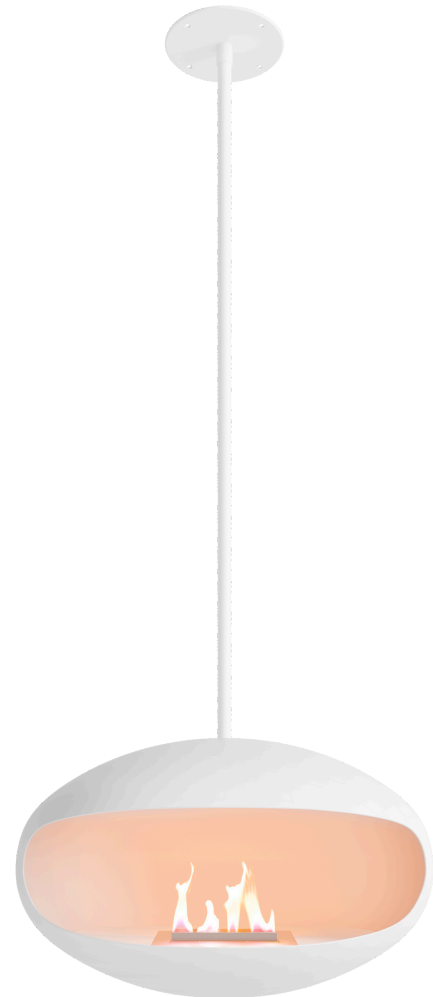

MATT WHITE HANGING SYSTEM (HSCWT)

COMES WITH:

Matt White Shell (AWTN)

FEATURES:

- Material: carbon steel with high heat resistant white finish (paint: 70% matt, 30% satin finish)
- Colour: Matt White
- 360° rotation NOT available
- Pole Height adjustment by pole manipulation
- Maintenance: cleaning with a dry cloth
- Safety: mount on a 150kg-load-bearing ceiling

HANGING SYSTEM PARTS:

(EXP250W)

(EXP500W)

(EXP1000W)

EXTENSION POLES: