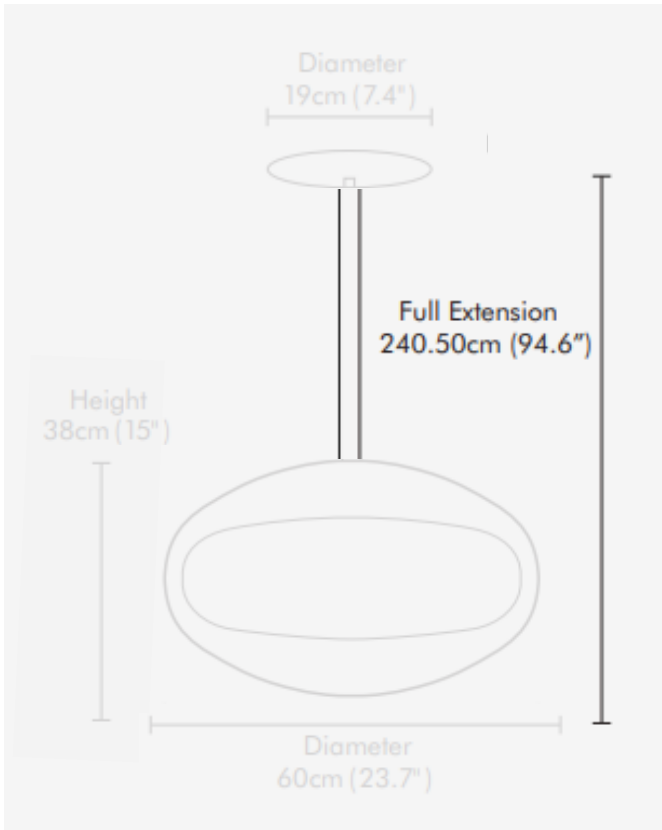

INCLUDES:

- 1 unit - Standard Mounting Bracket (diameter 19cm / height 2.5cm)
- 1 unit - 100 cm Extension Pole
- 1 unit - 50 cm Extension Pole
- 1 unit - 25 cm Extension Pole
- 1 unit - Connection 25cm Pole

Adjustable Hanging Pole in Black, White, Copper & Brass:

- 360° rotation NOT possible
- Combination of extension poles for height adjustment
- Full hanging system extension 202.50cm (80" in)
- Extension Poles:
 - 25cm (10" in) connection pole (mandatory)
 - 25cm (10" in) extension pole
 - 50cm (20" in) extension pole
 - 100cm (40" in) extension pole
 - 240.50cm (94.6" in) - full extension (including the Shell)
- Copper and Brass Hanging Systems are available with Angled Ceiling Bracket options

IMPORTANT:

These Hanging Systems do not have a telescopic adjustment system as the Stainless Steel Hanging System System.

The 250 mm Connection Pole is a mandatory part of the hanging system (as it connects the Shell to the Hanging System) and therefore must be used in all combinations.

The desired height can be achieved by pole manipulation.

Example:

Should a client want 1.5 m they need to use:

- 1 unit - Standard Mounting Bracket
- 1 unit - 100 cm Extension Pole
- 1 unit - 25 cm Extension Pole
- 1 unit - Connection 25cm Pole