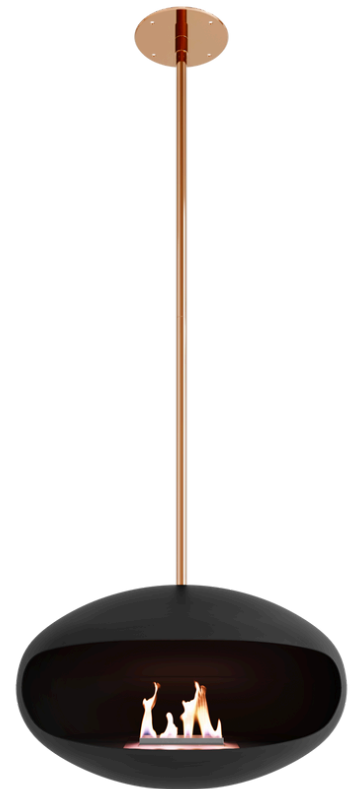

COCOON
FIRES

**BLACK, WHITE, COPPER
& BRASS HANGING
SYSTEMS**

AERIS

BLACK, WHITE, COPPER & BRASS HANGING SYSTEMS

The Black, White, Copper and Brass Hanging Systems come in 1 box with codes HSCBLKNEW / HSCWT / HSCCOP / HSCBRASS (103cmx25.5cmx6.5cm - 2kg).

INCLUDES:

- 1 unit - Standard Mounting Bracket (diameter 19cm / height 2.5cm)
- 1 unit - 100 cm Extension Pole
- 1 unit - 50 cm Extension Pole
- 1 unit - 25 cm Extension Pole
- 1 unit - Connection 25cm Pole

MATERIALS & FINISH:

CEILING BRACKET

- **Matt Black:** Carbon Steel with High Heat Resistant Black Finish (paint: 70% matt, 30% satin finish)
- **Matt White:** Carbon Steel with High Heat Resistant White Finish (paint: 70% matt, 30% satin finish)
- **Copper and Brass:** 316 Marine Grade Treated Stainless Steel Mirror Finish

HANGING POLES:

- **Matt Black:** Carbon Steel with High Heat Resistant Black Finish (paint: 70% matt, 30% satin finish)
- **Matt White:** Carbon Steel with High Heat Resistant White Finish (paint: 70% matt, 30% satin finish)
- **Copper and Brass:** 316 Marine Grade Treated Stainless Steel Mirror Finish