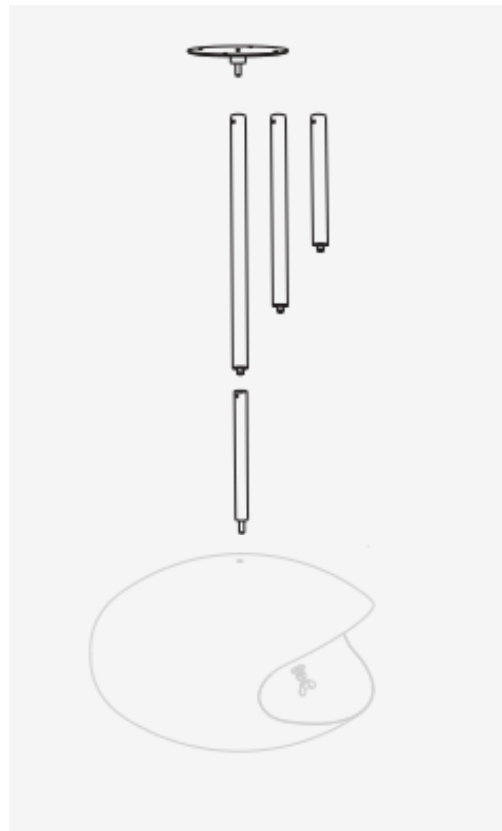

COCOON
FIRES

**BLACK, WHITE, COPPER
& BRASS HANGING
SYSTEMS**

AERIS

BLACK, WHITE, COPPER & BRASS HANGING SYSTEMS

The Black, White, Copper and Brass Hanging Systems come in 1 box with codes HSCBLKNEW / HSCWT / HSCCOP / HSCBRASS (103cmx25.5cmx6.5cm - 2kg).

INCLUDES:

- 1 unit - Standard Mounting Bracket (diameter 19cm / height 2.5cm)
- 1 unit - 100 cm Extension Pole
- 1 unit - 50 cm Extension Pole
- 1 unit - 25 cm Extension Pole
- 1 unit - Connection 25cm Pole

Adjustable Hanging Pole in Black, White, Copper & Brass:

- 360° rotation NOT possible
- Combination of extension poles for height adjustment
- Full hanging system extension 202.50cm (80" in)
- Extension Poles:
 - 25cm (10" in) connection pole (mandatory)
 - 25cm (10" in) extension pole
 - 50cm (20" in) extension pole
 - 100cm (40" in) extension pole
 - 240.50cm (94.6" in) - full extension (including the Shell)
- Copper and Brass Hanging Systems are available with Angled Ceiling Bracket options

IMPORTANT:

These Hanging Systems do not have a telescopic adjustment system as the Stainless Steel Hanging System System.

The 250 mm Connection Pole is a mandatory part of the hanging system (as it connects the Shell to the Hanging System) and therefore must be used in all combinations.